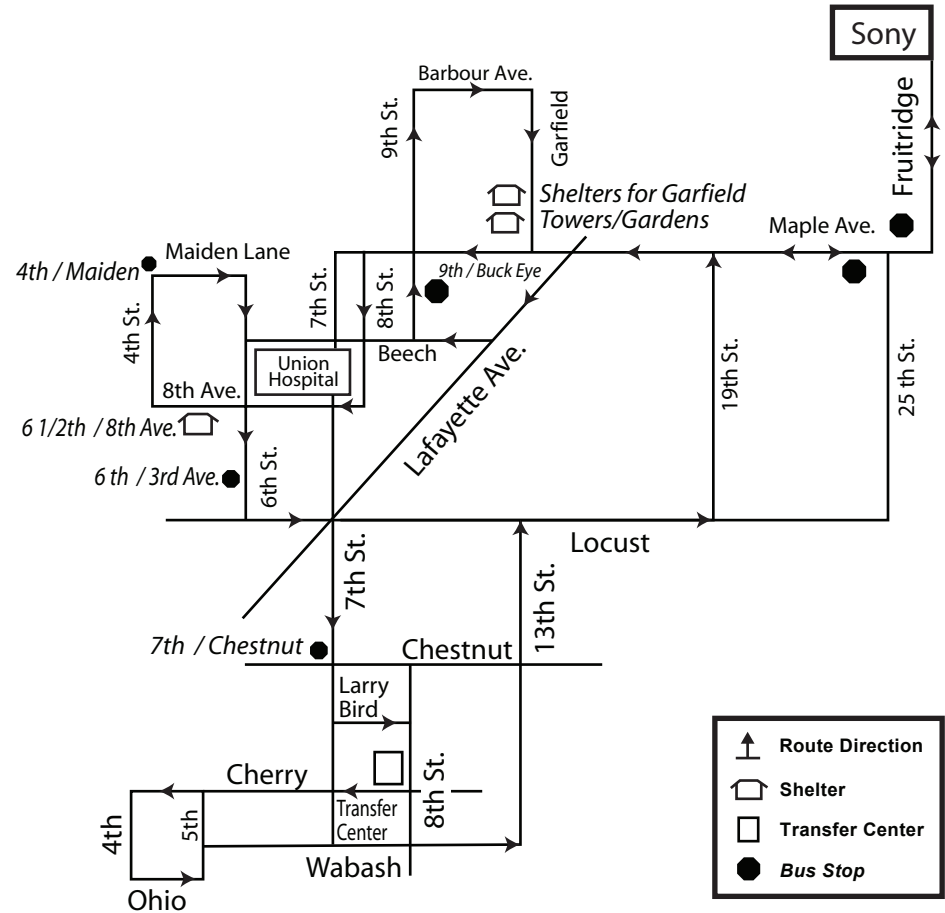

North 19th / 12 Points

Ride this bus if you are going to...

13th & Locust

City Hall

Sony

Garfield Gardens/Towers

TURN BY TURN ROUTE

Leave Transfer Center at 45 minutes past the hour.
 Travel west on Cherry to City Hall.
 Turn left onto Ohio to 5th St.
 Turn left on 5th St. to Wabash.
 Turn right on Wabash to 13th St.
 Turn left on 13th St. to Locust.
 Turn right on Locust to 19th St.
 Turn left on 19th St. to Maple.
 Turn right on Maple to Fruitridge .
 Turn left onto Fruitridge to CBS.
 Leave CBS and turn right on Fruitridge.
 Turn right on Maple to Lafayette.
 Turn left on Lafayette to Beech.
 Turn right on Beech to 9th St.
 Turn right on 9th St. to Barbour Ave.
 Turn right on Barbour to Garfield.
 Turn right on Garfield to Maple.
 Turn right on Maple to 8th St.
 Turn left on 8th St. to 8th Ave.
 Turn right on 8th Ave. to 4th St.
 Turn right on 4th St. to Maiden Lane.
 Turn right on Maiden Lane to 6th St.
 Turn right on 6th St. to Locust.
 Turn left on Locust to 7th St.
 Turn right on 7th St. to Larry Bird Ave.
 Turn right on 8th St. to Transfer Center.

On Request

*Industrial Park
 Steelton Road*

*Hamilton Center (1st St.)
 Social Security Office
 Royal Oaks*

* ALL MAPS ARE REPRESENTATIONS OF ROUTES AND ARE NOT OF ACTUAL SCALE.

Transfer Center	19th & Locust	Sony	25th & Maple	Garfield Towers	Union Hospital	Transfer Center
5:45	5:55	6:10	6:10	6:20	6:25	6:35
6:45	6:55	7:10	7:10	7:20	7:25	7:35
7:45	7:55	8:05	8:10	8:20	8:25	8:35
8:45	8:55	9:05	9:10	9:20	9:25	9:35
9:45	9:55	10:05	10:10	10:20	10:25	10:35
10:45	10:55	11:05	11:10	11:20	11:25	11:35
11:45	11:55	12:05	12:10	12:20	12:25	12:35
12:45	12:55	1:05	1:10	1:20	1:25	1:35
1:45	1:55	2:05	2:10	2:20	2:25	2:35
2:45	2:55	3:05	3:10	3:20	3:25	3:35
3:45	3:55	4:05	4:10	4:20	4:25	4:35
4:45	4:55	5:05	5:10	5:20	5:25	5:35