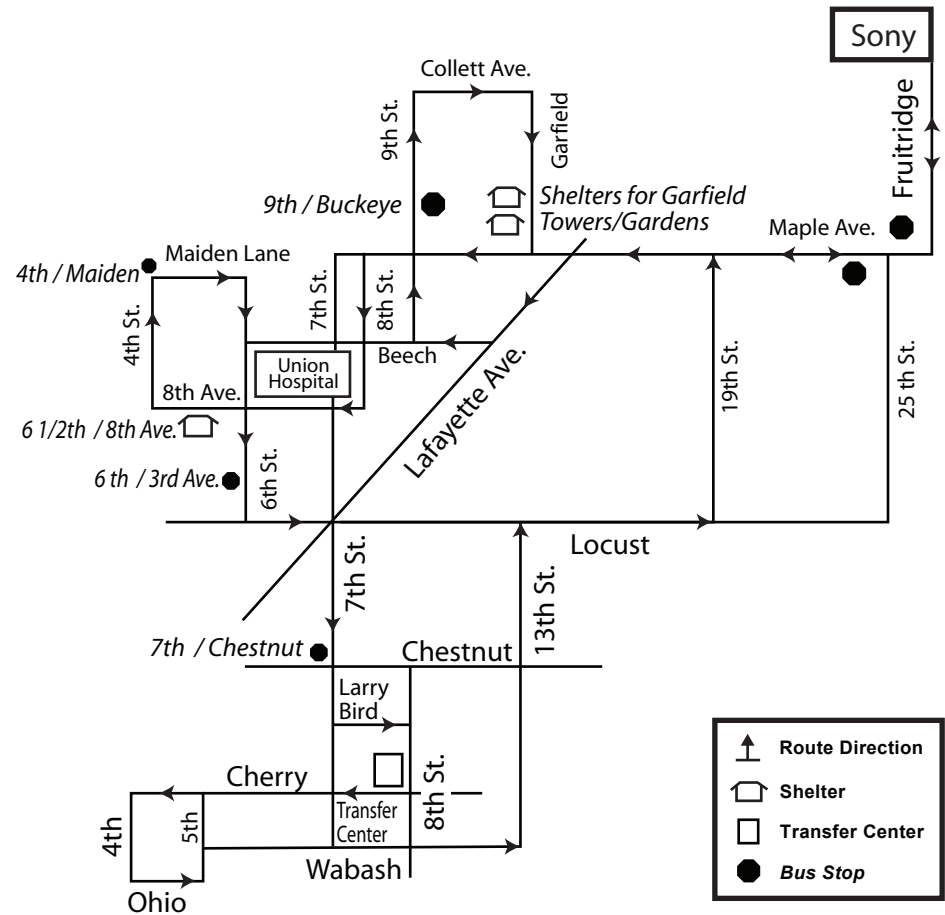

North 19th / 12 Points

Ride this bus if you are going to...

13th & Locust

City Hall

Sony

Garfield Gardens/Towers

TURN BY TURN ROUTE

Leave Transfer Center at 45 minutes past the hour.
 Travel west on Cherry to City Hall.
 Turn left onto Ohio to 5th St.
 Turn left on 5th St. to Wabash.
 Turn right on Wabash to 13th St.
 Turn left on 13th St. to Locust.
 Turn right on Locust to 19th St.
 Turn left on 19th St. to Maple.
 Turn right on Maple to Fruitridge .
 Turn left onto Fruitridge to CBS.
 Leave CBS and turn right on Fruitridge.
 Turn right on Maple to Lafayette.
 Turn left on Lafayette to Beech.
 Turn right on Beech to 9th St.
 Turn right on 9th St. to Collett.
 Turn right on Collett to Garfield.
 Turn right on Garfield to Maple.
 Turn right on Maple to 8th St.
 Turn left on 8th St. to 8th Ave.
 Turn right on 8th Ave. to 4th St.
 Turn right on 4th St. to Maiden Lane.
 Turn right on Maiden Lane to 6th St.
 Turn right on 6th St. to Locust.
 Turn left on Locust to 7th St.
 Turn right on 7th St. to Larry Bird Ave.
 Turn right on 8th St. to Transfer Center.

On Request

*Industrial Park
 Steelton Road*

*Hamilton Center (1st St.)
 Social Security Office
 Royal Oaks*

* ALL MAPS ARE REPRESENTATIONS OF ROUTES AND ARE NOT OF ACTUAL SCALE.

Transfer Center	19th & Locust	Sony	25th & Maple	Garfield Towers	Union Hospital	Transfer Center
5:45	5:55	6:05	6:10	6:20	6:25	6:35
6:45	6:55	7:05	7:10	7:20	7:25	7:35
7:45	7:55	8:05	8:10	8:20	8:25	8:35
8:45	8:55	9:05	9:10	9:20	9:25	9:35
9:45	9:55	10:05	10:10	10:20	10:25	10:35
10:45	10:55	11:05	11:10	11:20	11:25	11:35
11:45	11:55	12:05	12:10	12:20	12:25	12:35
12:45	12:55	1:05	1:10	1:20	1:25	1:35
1:45	1:55	2:05	2:10	2:20	2:25	2:35
2:45	2:55	3:05	3:10	3:20	3:25	3:35
3:45	3:55	4:05	4:10	4:20	4:25	4:35
4:45	4:55	5:05	5:10	5:20	5:25	5:35