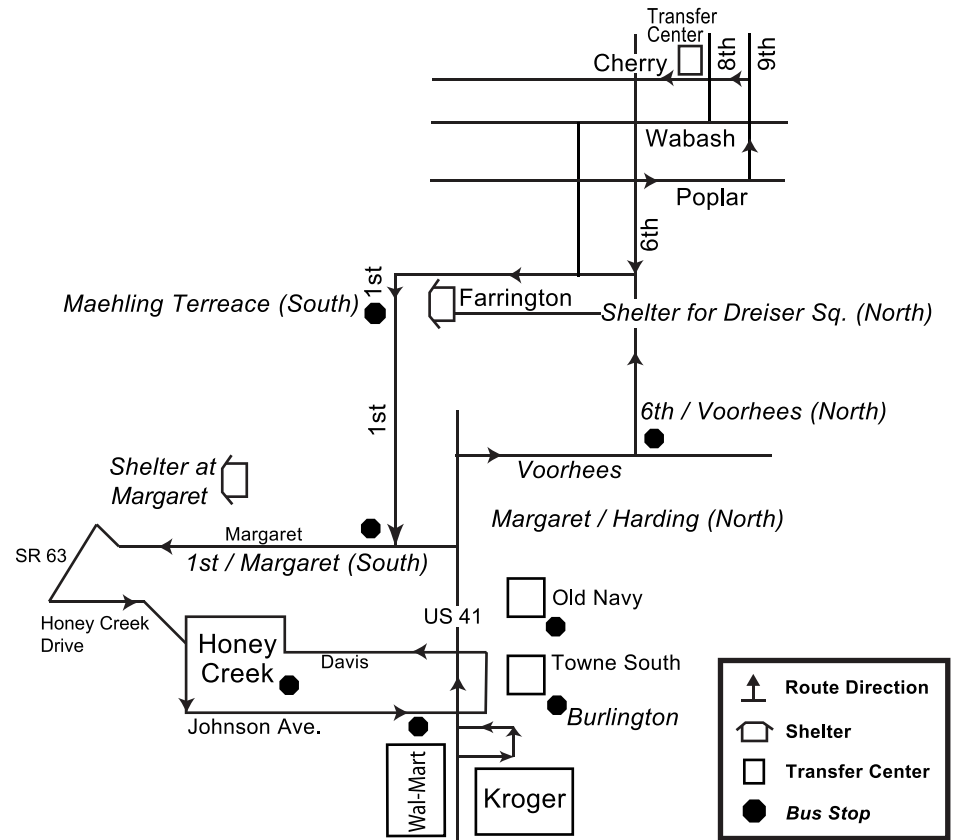

# Honey Creek Mall Evening

**Ride this bus if you are going to...**

**Honey Creek Mall  
Wal-Mart  
Towne South Plaza**

**University Apts.  
Kroger**

**TURN BY TURN ROUTE**

Leave Transfer Center.  
 Turn right on Cherry St. to 6th St.  
 Turn left on 6th St. to Farrington.  
 Turn right on Farrington to 1st St.  
 Turn left on 1st St. to Margaret Ave.  
 Turn right on Margaret Ave. to Hwy. 63.  
 Turn left on Hwy. 63 to Honey Creek Drive.  
 Turn left on Honey Creek Drive to Honey Creek Mall.  
 Go through Honey Creek Mall to Johnson Ave.  
 Turn left on Johnson Ave. to U.S. 41.  
 Take U.S. 41 to Wal-Mart.  
 Leave Wal-Mart, turn left on U.S. 41 to Kroger.  
 Leave Kroger, turn right on U.S. 41 to Towne South Plaza to Burlington Coat Factory.  
 From Burlington Coat Factory, exit out across Davis to Old Navy.  
 Exit Old Navy onto U.S. 41.  
 Continue to Voorhees.  
 Turn right on Voorhees to 6th St.  
 Turn left on 6th St. to Poplar.  
 Turn right on Poplar to 9th St.  
 Turn left on 9th St. to Cherry.  
 Turn left on Cherry and continue to the Transfer Center.

**On Request**

*K-Mart                      Sam's Club                      Lowe's*

\* ALL MAPS ARE REPRESENTATIONS OF ROUTES AND ARE NOT OF ACTUAL SCALE.

Transfer Center	University Apts.	1st & Margaret	Honey Creek Mall	Wal-Mart	Kroger	Towne South	Voorhees & 6th St.	Transfer Center
5:45 p.m.	5:50 p.m.	5:55 p.m.	6:00 p.m.	6:09 p.m.	6:13 p.m.	6:18 p.m.	6:26 p.m.	6:35 p.m.
6:45 p.m.	6:50 p.m.	6:55 p.m.	7:00 p.m.	7:09 p.m.	7:13 p.m.	7:18 p.m.	7:26 p.m.	7:35 p.m.
7:45 p.m.	7:50 p.m.	7:55 p.m.	8:00 p.m.	8:09 p.m.	8:13 p.m.	8:18 p.m.	8:26 p.m.	8:35 p.m.
8:45 p.m.	8:50 p.m.	8:55 p.m.	9:00 p.m.	9:09 p.m.	9:13 p.m.	9:18 p.m.	9:26 p.m.	9:35 p.m.
9:45 p.m.	9:50 p.m.	9:55 p.m.	10:00 p.m.	10:09 p.m.	10:13 p.m.	10:18 p.m.	10:26 p.m.	10:35 p.m.