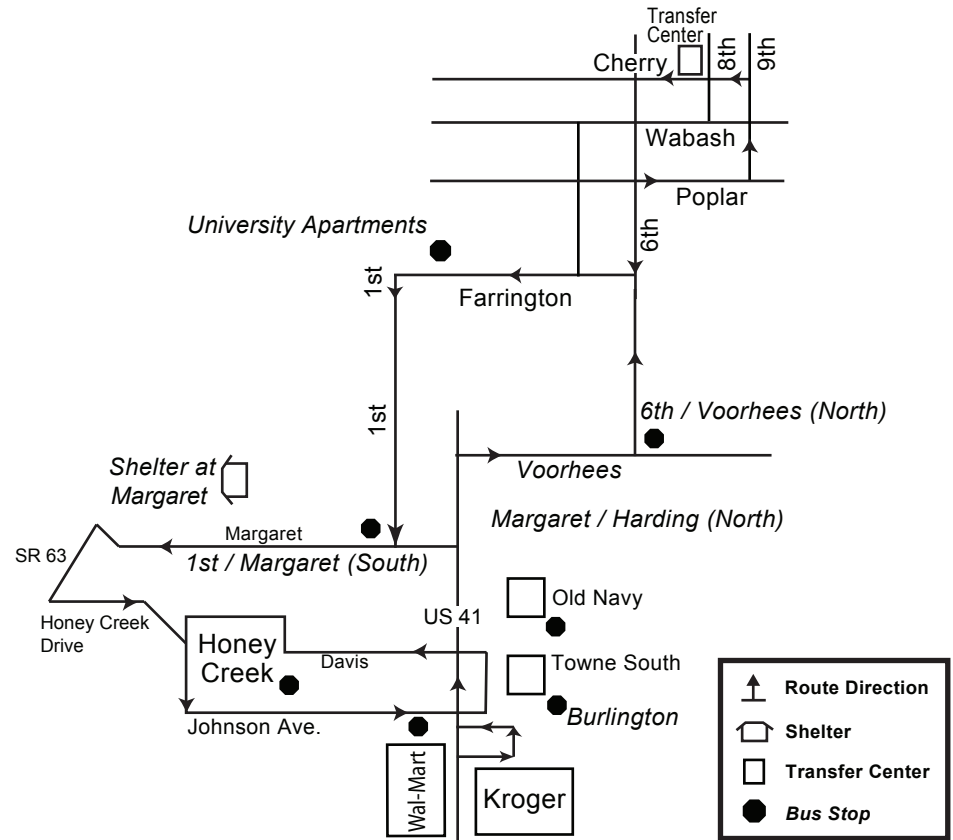

Honey Creek Mall Evening

Ride this bus if you are going to...

**Honey Creek Mall
Wal-Mart
Towne South Plaza**

**University Apts.
Kroger South**

TURN BY TURN ROUTE

Leave Transfer Center.
 Turn right on Cherry St. to 6th St.
 Turn left on 6th St. to Farrington.
 Turn right on Farrington to 1st St.
 Turn left on 1st St. to Margaret Ave.
 Turn right on Margaret Ave. to Hwy. 63.
 Turn left on Hwy. 63 to Honey Creek Drive.
 Turn left on Honey Creek Drive to Honey Creek Mall.
 Go through Honey Creek Mall to Johnson Ave.
 Turn left on Johnson Ave. to U.S. 41.
 Take U.S. 41 to Wal-Mart.
 Leave Wal-Mart, turn left on U.S. 41 to Kroger.
 Leave Kroger, turn right on U.S. 41 to Towne South Plaza to Burlington Coat Factory.
 From Burlington Coat Factory, exit out across Davis to Old Navy.
 Exit Old Navy onto U.S. 41.
 Continue to Voorhees.
 Turn right on Voorhees to 6th St.
 Turn left on 6th St. to Poplar.
 Turn right on Poplar to 9th St.
 Turn left on 9th St. to Cherry.
 Turn left on Cherry and continue to the Transfer Center.

On Request

K-Mart Sam's Club Lowe's

* ALL MAPS ARE REPRESENTATIONS OF ROUTES AND ARE NOT OF ACTUAL SCALE.

Transfer Center	University Apts.	1st & Margaret	Honey Creek Mall	Wal-Mart	Kroger	Towne South	Voorhees & 6th St.	Transfer Center
5:45 p.m.	5:50 p.m.	5:55 p.m.	6:00 p.m.	6:09 p.m.	6:13 p.m.	6:18 p.m.	6:26 p.m.	6:35 p.m.
6:45 p.m.	6:50 p.m.	6:55 p.m.	7:00 p.m.	7:09 p.m.	7:13 p.m.	7:18 p.m.	7:26 p.m.	7:35 p.m.
7:45 p.m.	7:50 p.m.	7:55 p.m.	8:00 p.m.	8:09 p.m.	8:13 p.m.	8:18 p.m.	8:26 p.m.	8:35 p.m.
8:45 p.m.	8:50 p.m.	8:55 p.m.	9:00 p.m.	9:09 p.m.	9:13 p.m.	9:18 p.m.	9:26 p.m.	9:35 p.m.
9:45 p.m.	9:50 p.m.	9:55 p.m.	10:00 p.m.	10:09 p.m.	10:13 p.m.	10:18 p.m.	10:26 p.m.	10:35 p.m.