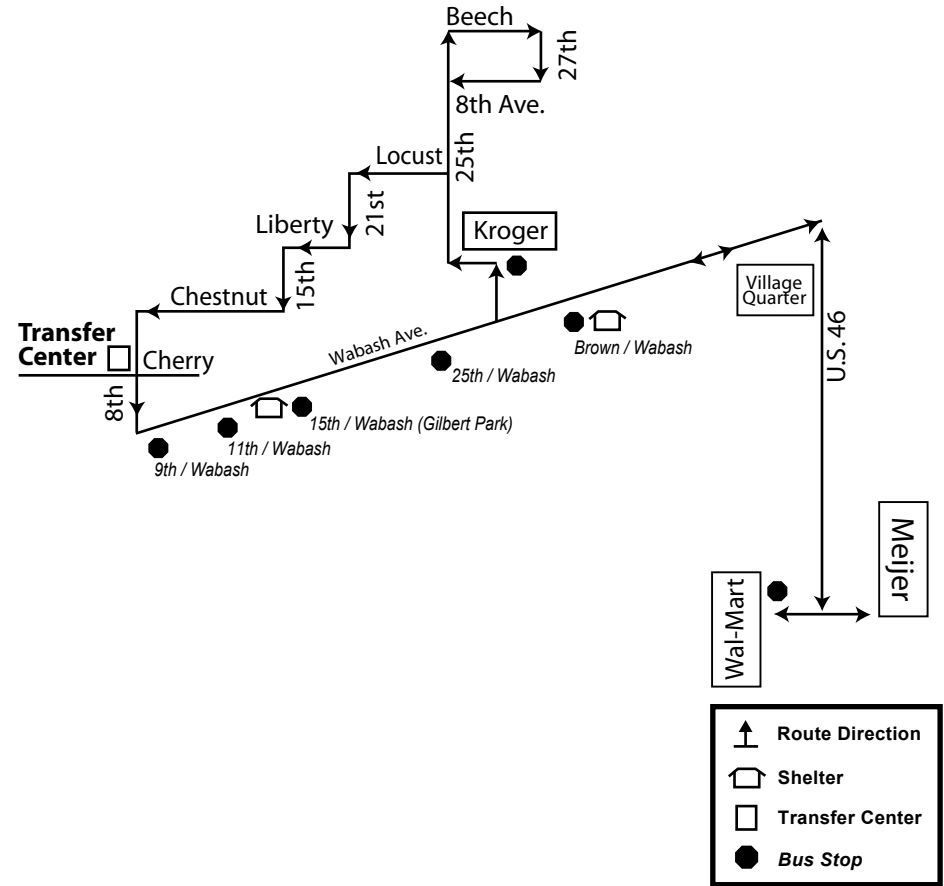

E. Wabash / E. Locust

Ride this bus if you are going to...

**East Wal-Mart
Walgreens
Kroger's East**

TURN BY TURN ROUTE

- Leave Transfer Center at 15 minutes past the hour.
- Travel south on 8th Street to Wabash.
- Travel east on Wabash Ave. to Hwy. 46.
- Turn right on Hwy. 46 to Wal-Mart.
- Leave Wal-Mart & travel to Meijer.
- Exit Meijer to Hwy. 46.
- Turn left on Wabash to Kroger's.
- Leave Kroger's & turn right on 25th to Beech.
- Turn right on Beech to 27th.
- Turn right on 27th to 8th Ave.
- Turn right on 8th Ave. to 25th.
- Turn left on 25th to Locust.
- Turn right on Locust to 21st.
- Turn left on 21st to Liberty.
- Turn right on Liberty to 15th.
- Turn left on 15th to Chestnut.
- Turn right on Chestnut to 8th St.
- Turn left on 8th St. to return to the Transfer Center.

On Request

*Spectrum
Harrison College
Woodridge Motel*

*Woodridge Circle Drive
C.A.R.S.
Liberty Village*

* ALL MAPS ARE REPRESENTATIONS OF ROUTES AND ARE NOT OF ACTUAL SCALE.

Transfer Center	25th & Wabash	Village Quarter	East Wal-Mart Meijer	Kroger East	Transfer Center
6:15	6:20	6:25	6:28	6:45	7:00
7:15	7:20	7:25	7:28	7:45	8:00
8:15	8:20	8:25	8:28	8:45	9:00
9:15	9:20	9:25	9:28	9:45	10:00
10:15	10:20	10:25	10:28	10:45	11:00
11:15	11:20	11:25	11:28	11:45	12:00
12:15	12:20	12:25	12:28	12:45	1:00
1:15	1:20	1:25	1:28	1:45	2:00
2:15	2:20	2:25	2:28	2:45	3:00
3:15	3:20	3:25	3:28	3:45	4:00
4:15	4:20	4:25	4:28	4:45	5:00
5:15	5:20	5:25	5:28	5:45	6:00