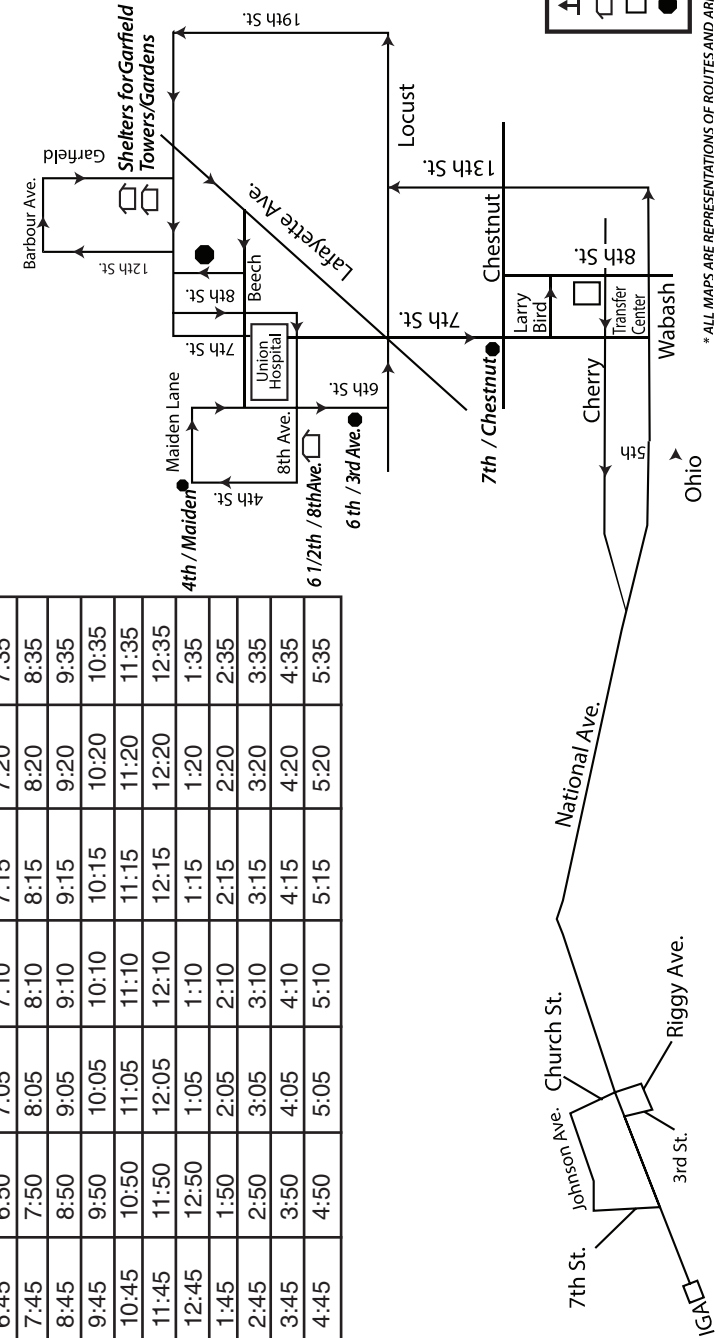

NORTH 19TH / 12 POINTS

Ride this bus if you are going to...

13th & Locust City Hall
West Terre Haute Garfield Gardens/Towers

TURN BY TURN ROUTE

Leave Transfer Center at 45 minutes past the hour.
Travel West on Cherry to West Terre Haute, National Avenue
From National Ave. turn right onto Church to Johnson
Turn left on Johnson to 7th St., turn left on 7th to National Ave.
Turn right on National Ave. to IGA (ATM Machine)
Leave IGA, turn left on National Ave. to Church St., turn right on
Church to Riggy.
Turn Right on Riggy to 3rd St.
Turn right on 3rd to National Ave to Terre Haute, Ohio St.
Ohio to 6th St.
Turn left on 6th to Wabash
Turn right on Wabash to 13th St.
Turn left on 13th St. to Locust
Turn right on Locust to 19th St.
Turn left on 19th St. to Maple
Turn left on Maple to 12th St.
Turn right on 12th to Barbour to Garfield.
Turn right on Garfield to Maple.
Turn right on Maple to 8th St.
Turn right on 8th Ave. to 4th St.
Turn right on 4th St. to Maiden Lane.
Turn right on Maiden Lane to 6h St.
Turn right on 6th St. to Locust
Turn left on Locust to 7th St.
Turn right on 7th St. to Larry Bird Ave.
Turn right on 8th St. to Transfer Center.

On Request

Hamilton Center (1st St.) Steelton Road / Sony
Social Security Office 25th & Maple
Signature Healthcare City Hall

NORTH 19TH / 12 POINTS

Transfer Center	WTH	13th & Wabash	19th & Maple	Garfield Towers	Union Hospital	Transfer Center
5:45	5:50	6:05	6:10	6:15	6:20	6:35
6:45	6:50	7:05	7:10	7:15	7:20	7:35
7:45	7:50	8:05	8:10	8:15	8:20	8:35
8:45	8:50	9:05	9:10	9:15	9:20	9:35
9:45	9:50	10:05	10:10	10:15	10:20	10:35
10:45	10:50	11:05	11:10	11:15	11:20	11:35
11:45	11:50	12:05	12:10	12:15	12:20	12:35
12:45	12:50	1:05	1:10	1:15	1:20	1:35
1:45	1:50	2:05	2:10	2:15	2:20	2:35
2:45	2:50	3:05	3:10	3:15	3:20	3:35
3:45	3:50	4:05	4:10	4:15	4:20	4:35
4:45	4:50	5:05	5:10	5:15	5:20	5:35

* ALL MAPS ARE REPRESENTATIONS OF ROUTES AND ARE NOT OF ACTUAL SCALE.