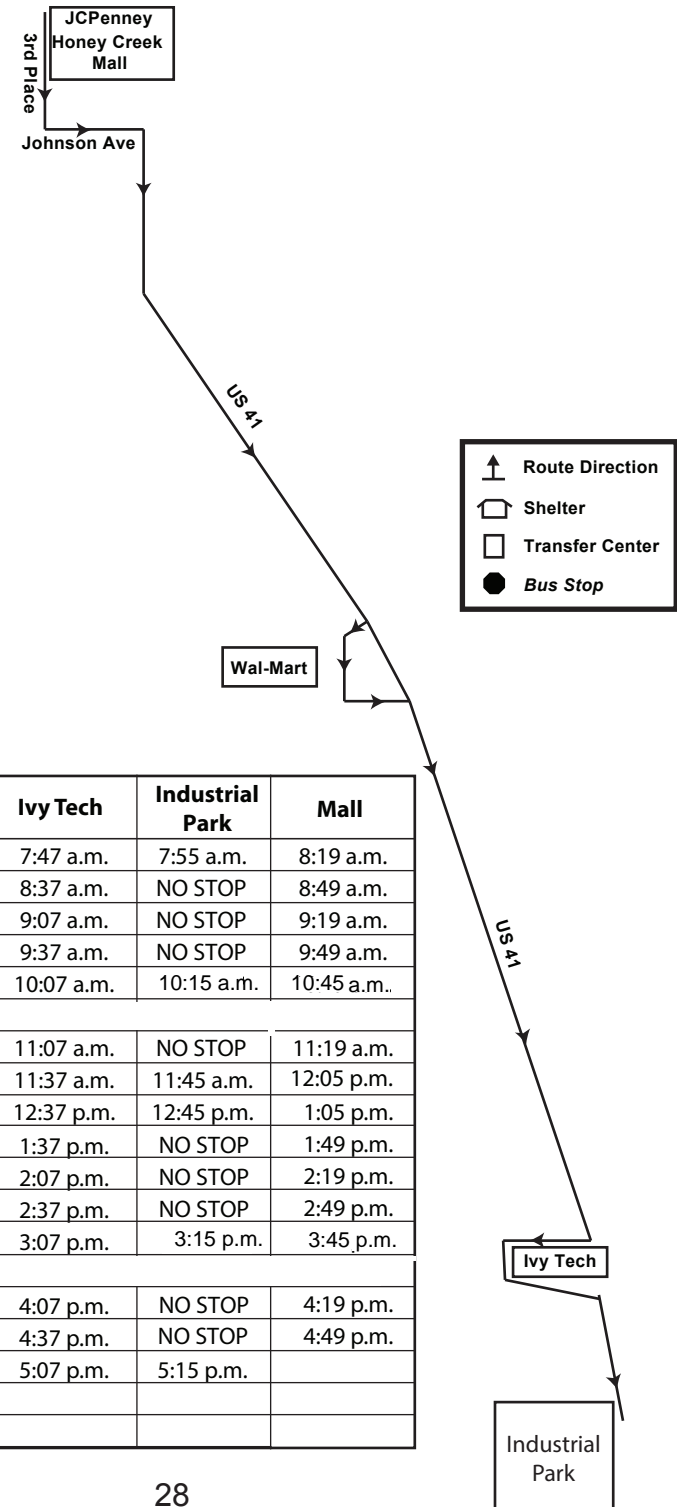

# IvyTech Campus Route

**MONDAY THROUGH THURSDAY**

## TURN BY TURN ROUTE

- Leave Honey Creek Mall at 15 and 45 past the hour.
- Take 3rd Place to Johnson Ave.
- Turn left on Johnson Ave to US 41.
- Turn right on US 41 to Wal-Mart.
- Leave Wal-Mart and turn right on US 41 to Ivy Tech.
- Leave Ivy Tech and turn right to the Industrial Park only at 7:55 am, 11:45 am, 12:45 pm, and 5:15 pm. Leave Industrial Park or Ivy Tech and turn left on US 41 to Johnson Ave.
- Turn left on Johnson Ave to 3rd Place.
- Turn right on 3rd Place to JCPenney.

Mall	Wal-Mart	Ivy Tech	Industrial Park	Mall
7:30 a.m.	NO STOP	7:47 a.m.	7:55 a.m.	8:19 a.m.
8:20 a.m.	8:29 a.m.	8:37 a.m.	NO STOP	8:49 a.m.
8:50 a.m.	8:59 a.m.	9:07 a.m.	NO STOP	9:19 a.m.
9:20 a.m.	9:29 a.m.	9:37 a.m.	NO STOP	9:49 a.m.
9:50 a.m.	9:59 a.m.	10:07 a.m.	10:15 a.m.	10:45 a.m.
10:50 a.m.	10:59 a.m.	11:07 a.m.	NO STOP	11:19 a.m.
11:20 a.m.	11:29 a.m.	11:37 a.m.	11:45 a.m.	12:05 p.m.
12:20 p.m.	12:29 p.m.	12:37 p.m.	12:45 p.m.	1:05 p.m.
1:20 p.m.	1:29 p.m.	1:37 p.m.	NO STOP	1:49 p.m.
1:50 p.m.	1:59 p.m.	2:07 p.m.	NO STOP	2:19 p.m.
2:20 p.m.	2:29 p.m.	2:37 p.m.	NO STOP	2:49 p.m.
2:50 p.m.	2:59 p.m.	3:07 p.m.	3:15 p.m.	3:45 p.m.
3:50 p.m.	3:59 p.m.	4:07 p.m.	NO STOP	4:19 p.m.
4:20 p.m.	4:29 p.m.	4:37 p.m.	NO STOP	4:49 p.m.
4:50 p.m.	4:59 p.m.	5:07 p.m.	5:15 p.m.	